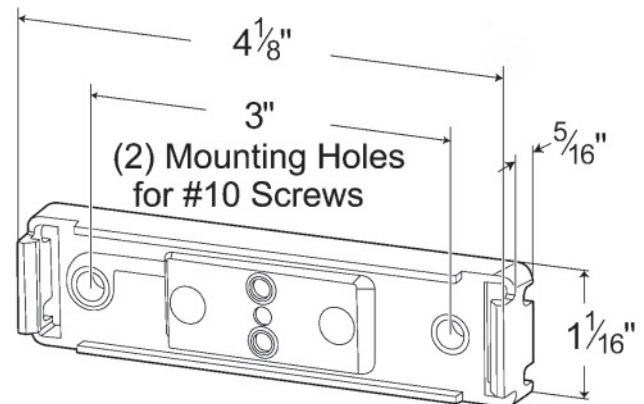

Low Profile Mounting Bracket

Product Data Sheet 43850

July 2007

Product Features and Benefits:

- Versatile wiring option
- Wire molded into base or plug in wire option.
- Legal mount for combination clearance/marker lamp when mounted on a 45 degree angle (PC)
- Retrofits to competitive lamps

43850

Material: Polycarbonate

Finish: Gray

Part Number	Market	Light Source	Operating Voltage	Interchange
43850	All C/M mounting applications	NA	NA	TL 19721, PM B154-09, MX M20356

Grote
The first name in
vehicle safety systems®